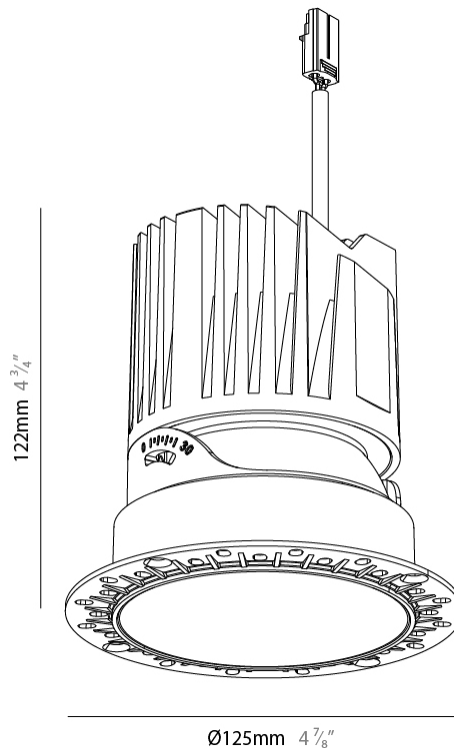

GENERAL

Series: Bioniq Evo
Partner: Prolicht
Division: Architectural
Installation: Trimless
Product Type: Downlight
Mounting Location: Ceiling
Light Distribution: Adjustable / Direct

PHYSICAL

Aperture Sizes - Downlights: 4"
Shape: Round
Diameter (mm): 125
Diameter (in): 4 7/8
Height (mm): 122
Depth (mm): 135
Height (in): 4 3/4
Depth (in): 5 1/16
Ceiling Thickness (mm): 10 - 50
Ceiling Thickness (in): 3/8 - 1 15/16
Weight (kg): 0.7
Fixture Finish: SSR / BKV / CWI / CRY / HAB / UFT / ITA / RUA / FTG / MYG / LOD / PUS / FRO / FUP / KIA / POP / BLS / SPG / MEY / GOH / CHC / COM / ABZ / JAG / OBR / MOS / ROR
Fixture Material: Extruded Aluminum
Cut-out Measurements: Ø 95mm/3 3/4"

ELECTRICAL

Lamp Type: LED (Zhaga Standard)
Input Wattage (W): 21.9
Total Output Wattage (W): 20
Dimming: Non-dimming / DALI Dimming / MATTER Dimming
Driver Included: No
Driver Location: Remote
Driver Type: Constant Current - Universal
Driver Class: Class 2
Constant Current (mA): 500mA
Upon Request: 0-10V Dimming / Phase Dimming

LED

Color Temperature (°K): 2400 / 2700 / 3000 / 3500 / 4000
Max. Delivered Lumen (lm): Max 2583
Nominal Lumen (lm): 3490
CRI: >90 CRI
Efficiency (%): 117.9
Lamp Life (hrs): 50000

OPTICAL

Beam Angle: 26 / 34 / 46 / 56
Adjustability: Rotational 350° / Tilt 30°

RATINGS AND CERTIFICATIONS

Certified By: Certified for North American Standards
IP rating: IP65
Glare Rating: ≤ 10