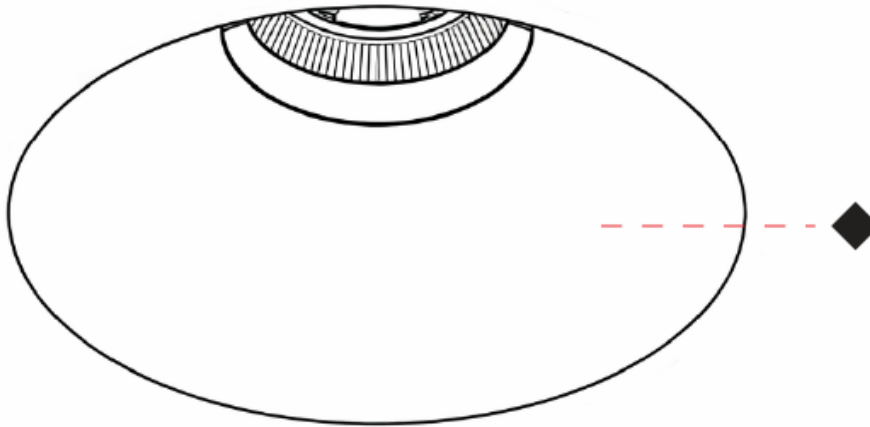

A350212-

PROJECT

TYPE

SPECIFIER

QUANTITY

DATE