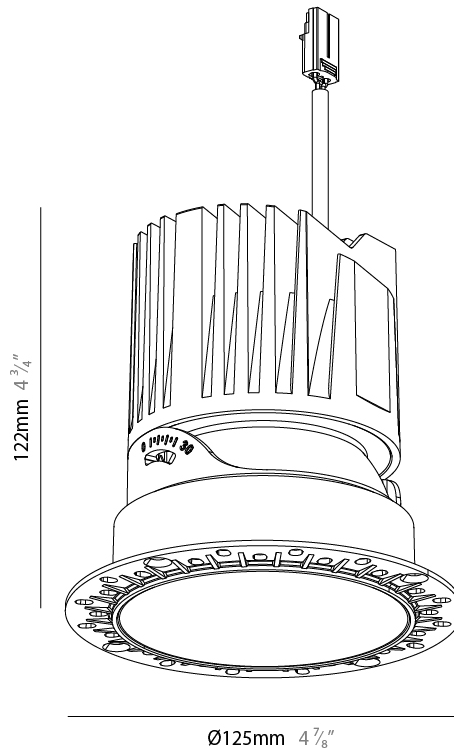

GENERAL

Series: Bioniq Evo
 Partner: Prolicht
 Division: Architectural
 Installation: Trimless
 Product Type: Downlight
 Mounting Location: Ceiling
 Light Distribution: Adjustable / Direct

PHYSICAL

Aperture Sizes - Downlights: 4"
 Shape: Round
 Diameter (mm): 125
 Diameter (in): 4 7/8
 Height (mm): 122
 Depth (mm): 135
 Height (in): 4 3/4
 Depth (in): 5 1/16
 Ceiling Thickness (mm): 10 - 50
 Ceiling Thickness (in): 3/8 - 1 15/16
 Weight (kg): 0.7
 Fixture Finish: SSR / BKV / CWI / CRY / HAB / UFT / ITA / RUA / FTG / MYG / LOD / PUS / FRO / FUP / KIA / POP / BLS / SPG / MEY / GOH / CHC / COM / ABZ / JAG / OBR / MOS / ROR
 Fixture Material: Extruded Aluminum
 Cut-out Measurements: Ø 95mm/3 3/4"

GENERAL

Series: Bioniq Evo
 Partner: Prolicht
 Division: Architectural
 Installation: Trimless
 Product Type: Downlight
 Mounting Location: Ceiling
 Light Distribution: Adjustable / Direct

PHYSICAL

Aperture Sizes - Downlights: 4"
 Shape: Round
 Diameter (mm): 125
 Diameter (in): 4 7/8
 Height (mm): 122
 Depth (mm): 135
 Height (in): 4 3/4
 Depth (in): 5 1/16
 Ceiling Thickness (mm): 10 - 50
 Ceiling Thickness (in): 3/8 - 1 15/16
 Weight (kg): 0.7
 Fixture Finish: [BLK](#) / [WHI](#) / [ARB](#) / [CHR](#)
 Fixture Material: Extruded Aluminum
 Cut-out Measurements: Ø 95mm/3 3/4"

LED

Color Temperature (*K): [2400](#) / [2700](#) / [3000](#) / [3500](#) / [4000](#)
 Max. Delivered Lumen (lm): Max 2583
 Nominal Lumen (lm): 3490
 CRI: >90 CRI
 Efficiency (%): 117.9
 Lamp Life (hrs): 50000

OPTICAL

Beam Angle: [26](#) / [34](#) / [46](#) / [56](#)
 Adjustability: [Rotational 350°](#) / [Tilt 30°](#)

RATINGS AND CERTIFICATIONS

Certified By: Certified for North American Standards
 IP rating: IP65
 Glare Rating: ≤ 10